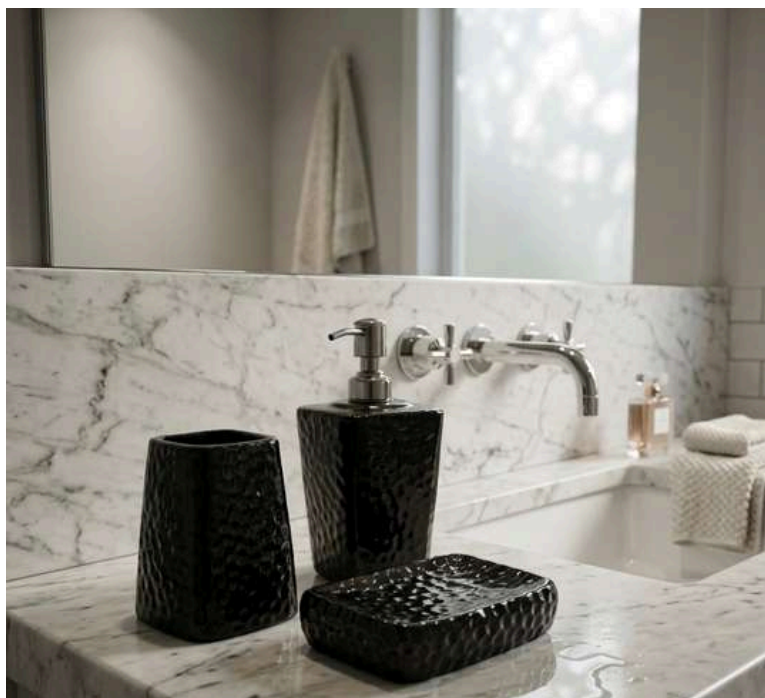

Key Features:

- Premium ceramic craftsmanship
- Elegant hammered texture design
- Glossy luxury finish
- Durable and easy-to-clean surface
- Modern minimalist bathroom styling

Size:

- **Soap dispenser:** Height - 19 CM
- **Tumbler:** Width - 12 CM
- **Soap dish:** Height - 12 CM

Ceramic Bathroom Accessory Set

Glossy jet black / deep charcoal black finish.

The set of three (3) includes:

- **Soap Dispenser:** A hammered texture pattern bottle with a chrome-finished pump.
- **Soap Dish:** Rectangular ceramic soap tray with a slightly curved surface.
- **Tumbler:** A matching cup, likely used for holding toothbrushes, toothpastes etc.